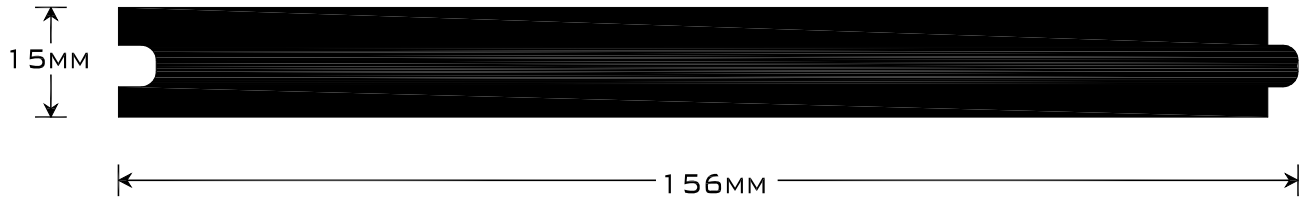

style | plantation

GROWING YOUR WORLD. SAVING OURS.

CONVENTIONAL BAMBOO FLOOR BOARD (WIDE BOARD)
• 1850MM LENGTH

CONVENTIONAL BAMBOO FLOOR BOARD (NARROW)
• 1850MM LENGTH

CONVENTIONAL BAMBOO SQUARE STAIR NOSING
• 1850MM LENGTH

CONVENTIONAL BAMBOO BULLNOSE STAIR NOSING
• 1850MM LENGTH

style | plantation

GROWING YOUR WORLD. SAVING OURS.

CONVENTIONAL BAMBOO REDUCER

- 1850MM LENGTH

CONVENTIONAL BAMBOO EDGE STRIP

- 1850MM LENGTH

CONVENTIONAL BAMBOO BEAD STRIP

- 1850MM LENGTH

CONVENTIONAL BAMBOO BEAD STRIP

- 1850MM LENGTH

style|plantation

GROWING YOUR WORLD. SAVING OURS.

STYLEBOARD STRANDWOVEN BAMBOO FLOOR BOARD
• 1830MM LENGTH (WIDE BOARD)

STYLEBOARD STRANDWOVEN BAMBOO FLOOR BOARD
• 1830MM LENGTH (NARROW)

STYLEBOARD BULLNOSE STAIR NOSING
• 1830MM LENGTH

STYLEBOARD REDUCER
• 1830MM LENGTH

STYLEBOARD EDGE STRIP
• 1830MM LENGTH