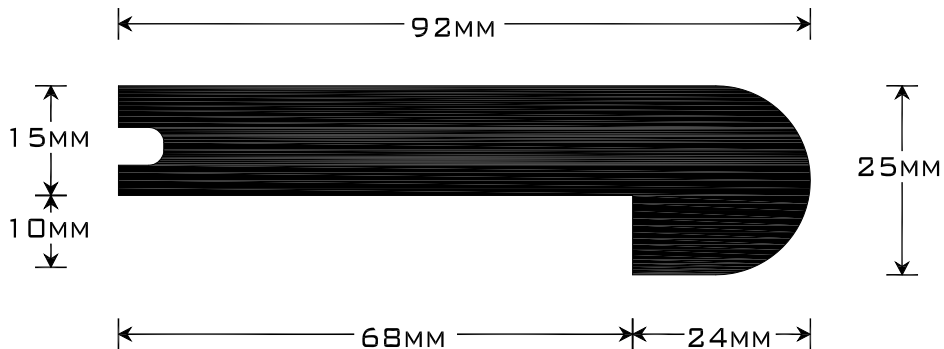

style | plantation

GROWING YOUR WORLD. SAVING OURS.

CONVENTIONAL BAMBOO FLOOR BOARD (WIDE BOARD)
• 1850MM LENGTH

CONVENTIONAL BAMBOO FLOOR BOARD (NARROW)
• 1850MM LENGTH

CONVENTIONAL BAMBOO SQUARE STAIR NOSING
• 1850MM LENGTH

CONVENTIONAL BAMBOO BULLNOSE STAIR NOSING
• 1850MM LENGTH

style | plantation

GROWING YOUR WORLD. SAVING OURS.

CONVENTIONAL BAMBOO REDUCER

- 1850MM LENGTH

CONVENTIONAL BAMBOO EDGE STRIP

- 1850MM LENGTH

CONVENTIONAL BAMBOO BEAD STRIP

- 1850MM LENGTH

CONVENTIONAL BAMBOO BEAD STRIP

- 1850MM LENGTH

style|plantation

GROWING YOUR WORLD. SAVING OURS.

STYLEBOARD STRANDWOVEN BAMBOO FLOOR BOARD
• 1830MM LENGTH (WIDE BOARD)

STYLEBOARD STRANDWOVEN BAMBOO FLOOR BOARD
• 1830MM LENGTH (NARROW)

STYLEBOARD BULLNOSE STAIR NOSING
• 1830MM LENGTH

STYLEBOARD REDUCER
• 1830MM LENGTH

STYLEBOARD EDGE STRIP
• 1830MM LENGTH