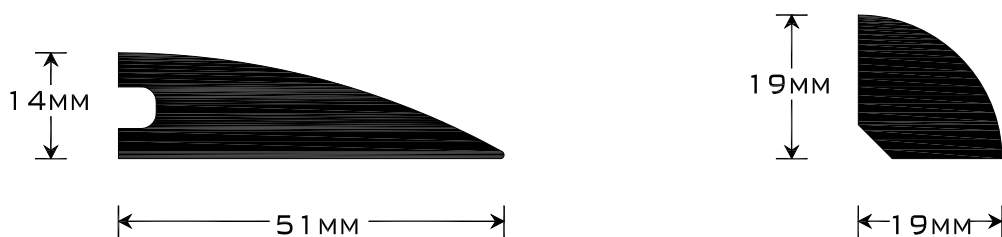

CONVENTIONAL BAMBOO BULLNOSE STAIR NOSING
• 1850MM LENGTH

style | plantation

GROWING YOUR WORLD. SAVING OURS.

CONVENTIONAL BAMBOO REDUCER

- 1850MM LENGTH

CONVENTIONAL BAMBOO EDGE STRIP

- 1850MM LENGTH

CONVENTIONAL BAMBOO BEAD STRIP

- 1850MM LENGTH

CONVENTIONAL BAMBOO BEAD STRIP

- 1850MM LENGTH

style|plantation

GROWING YOUR WORLD. SAVING OURS.

STYLEBOARD STRANDWOVEN BAMBOO FLOOR BOARD
• 1830MM LENGTH (WIDE BOARD)

STYLEBOARD STRANDWOVEN BAMBOO FLOOR BOARD
• 1830MM LENGTH (NARROW)

STYLEBOARD BULLNOSE STAIR NOSING
• 1830MM LENGTH

STYLEBOARD REDUCER
• 1830MM LENGTH

STYLEBOARD EDGE STRIP
• 1830MM LENGTH