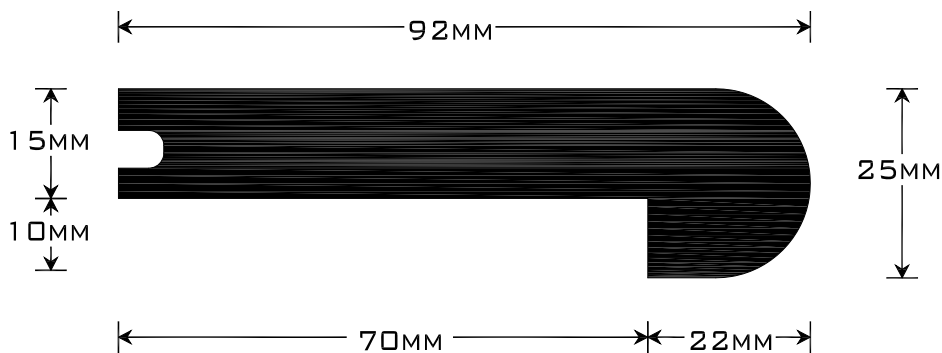

CONVENTIONAL BAMBOO BULLNOSE STAIR NOSING
• 1850MM LENGTH

style | plantation

GROWING YOUR WORLD. SAVING OURS.

CONVENTIONAL BAMBOO REDUCER

- 1850MM LENGTH

CONVENTIONAL BAMBOO EDGE STRIP

- 1850MM LENGTH

CONVENTIONAL BAMBOO BEAD STRIP

- 1850MM LENGTH

CONVENTIONAL BAMBOO BEAD STRIP

- 1850MM LENGTH

style|plantation

GROWING YOUR WORLD. SAVING OURS.

STYLEBOARD STRANDWOVEN BAMBOO FLOOR BOARD
• 1830MM LENGTH (WIDE BOARD)

STYLEBOARD STRANDWOVEN BAMBOO FLOOR BOARD
• 1830MM LENGTH (NARROW)

STYLEBOARD BULLNOSE STAIR NOSING
• 1830MM LENGTH

STYLEBOARD REDUCER
• 1830MM LENGTH

STYLEBOARD EDGE STRIP
• 1830MM LENGTH