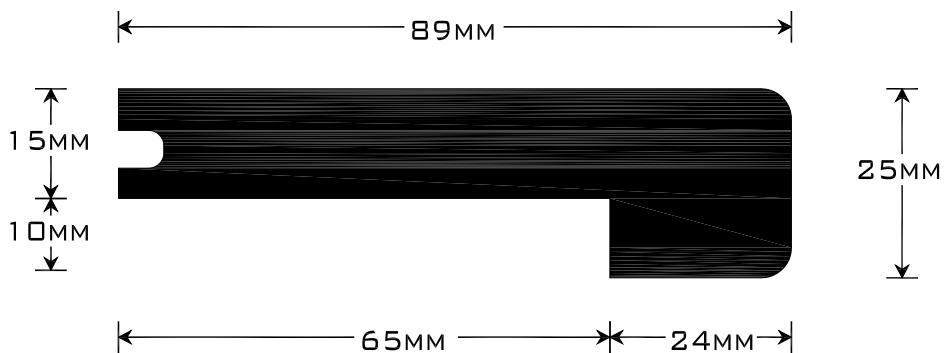

style | plantation

GROWING YOUR WORLD. SAVING OURS.

CONVENTIONAL BAMBOO FLOOR BOARD (WIDE BOARD)
• 1850MM LENGTH

CONVENTIONAL BAMBOO FLOOR BOARD (NARROW)
• 1850MM LENGTH

CONVENTIONAL BAMBOO SQUARE STAIR NOSING
• 1850MM LENGTH

CONVENTIONAL BAMBOO BULLNOSE STAIR NOSING
• 1850MM LENGTH

style | plantation

GROWING YOUR WORLD. SAVING OURS.

CONVENTIONAL BAMBOO REDUCER

- 1850MM LENGTH

CONVENTIONAL BAMBOO EDGE STRIP

- 1850MM LENGTH

CONVENTIONAL BAMBOO BEAD STRIP

- 1850MM LENGTH

CONVENTIONAL BAMBOO BEAD STRIP

- 1850MM LENGTH

style|plantation

GROWING YOUR WORLD. SAVING OURS.

STYLEBOARD STRANDWOVEN BAMBOO FLOOR BOARD
• 1830MM LENGTH (WIDE BOARD)

STYLEBOARD STRANDWOVEN BAMBOO FLOOR BOARD
• 1830MM LENGTH (NARROW)

STYLEBOARD BULLNOSE STAIR NOSING
• 1830MM LENGTH

STYLEBOARD REDUCER
• 1830MM LENGTH

STYLEBOARD EDGE STRIP
• 1830MM LENGTH