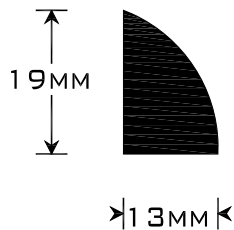

style | plantation

GROWING YOUR WORLD. SAVING OURS.

CONVENTIONAL BAMBOO FLOOR BOARD (WIDE BOARD)
• 1850MM LENGTH

CONVENTIONAL BAMBOO FLOOR BOARD (NARROW)
• 1850MM LENGTH

CONVENTIONAL BAMBOO SQUARE STAIR NOSING
• 1850MM LENGTH

CONVENTIONAL BAMBOO BULLNOSE STAIR NOSING
• 1850MM LENGTH

style | plantation

GROWING YOUR WORLD. SAVING OURS.

CONVENTIONAL BAMBOO REDUCER

- 1850MM LENGTH

CONVENTIONAL BAMBOO EDGE STRIP

- 1850MM LENGTH

CONVENTIONAL BAMBOO BEAD STRIP

- 1850MM LENGTH

CONVENTIONAL BAMBOO BEAD STRIP

- 1850MM LENGTH

style|plantation

GROWING YOUR WORLD. SAVING OURS.

STYLEBOARD STRANDWOVEN BAMBOO FLOOR BOARD
• 1830MM LENGTH (WIDE BOARD)

STYLEBOARD STRANDWOVEN BAMBOO FLOOR BOARD
• 1830MM LENGTH (NARROW)

STYLEBOARD BULLNOSE STAIR NOSING
• 1830MM LENGTH

STYLEBOARD REDUCER
• 1830MM LENGTH

STYLEBOARD EDGE STRIP
• 1830MM LENGTH