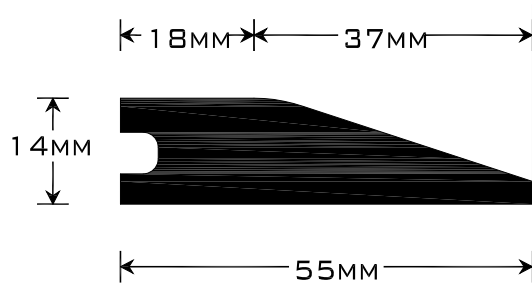

style | plantation

GROWING YOUR WORLD. SAVING OURS.

CONVENTIONAL BAMBOO FLOOR BOARD (WIDE BOARD)
• 1850MM LENGTH

CONVENTIONAL BAMBOO FLOOR BOARD (NARROW)
• 1850MM LENGTH

CONVENTIONAL BAMBOO SQUARE STAIR NOSING
• 1850MM LENGTH

CONVENTIONAL BAMBOO BULLNOSE STAIR NOSING
• 1850MM LENGTH

style | plantation

GROWING YOUR WORLD. SAVING OURS.

CONVENTIONAL BAMBOO REDUCER

- 1850MM LENGTH

CONVENTIONAL BAMBOO EDGE STRIP

- 1850MM LENGTH

CONVENTIONAL BAMBOO BEAD STRIP

- 1850MM LENGTH

CONVENTIONAL BAMBOO BEAD STRIP

- 1850MM LENGTH

style|plantation

GROWING YOUR WORLD. SAVING OURS.

STYLEBOARD STRANDWOVEN BAMBOO FLOOR BOARD
• 1830MM LENGTH (WIDE BOARD)

STYLEBOARD STRANDWOVEN BAMBOO FLOOR BOARD
• 1830MM LENGTH (NARROW)

STYLEBOARD BULLNOSE STAIR NOSING
• 1830MM LENGTH

STYLEBOARD REDUCER
• 1830MM LENGTH

STYLEBOARD EDGE STRIP
• 1830MM LENGTH