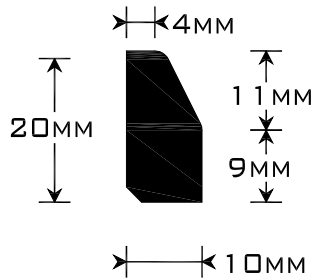

style | plantation

GROWING YOUR WORLD. SAVING OURS.

CONVENTIONAL BAMBOO FLOOR BOARD (WIDE BOARD)
• 1850MM LENGTH

CONVENTIONAL BAMBOO FLOOR BOARD (NARROW)
• 1850MM LENGTH

CONVENTIONAL BAMBOO SQUARE STAIR NOSING
• 1850MM LENGTH

CONVENTIONAL BAMBOO BULLNOSE STAIR NOSING
• 1850MM LENGTH

style | plantation

GROWING YOUR WORLD. SAVING OURS.

CONVENTIONAL BAMBOO REDUCER

- 1850MM LENGTH

CONVENTIONAL BAMBOO EDGE STRIP

- 1850MM LENGTH

CONVENTIONAL BAMBOO BEAD STRIP

- 1850MM LENGTH

CONVENTIONAL BAMBOO BEAD STRIP

- 1850MM LENGTH

style|plantation

GROWING YOUR WORLD. SAVING OURS.

STYLEBOARD STRANDWOVEN BAMBOO FLOOR BOARD
• 1830MM LENGTH (WIDE BOARD)

STYLEBOARD STRANDWOVEN BAMBOO FLOOR BOARD
• 1830MM LENGTH (NARROW)

STYLEBOARD BULLNOSE STAIR NOSING
• 1830MM LENGTH

STYLEBOARD REDUCER
• 1830MM LENGTH

STYLEBOARD EDGE STRIP
• 1830MM LENGTH